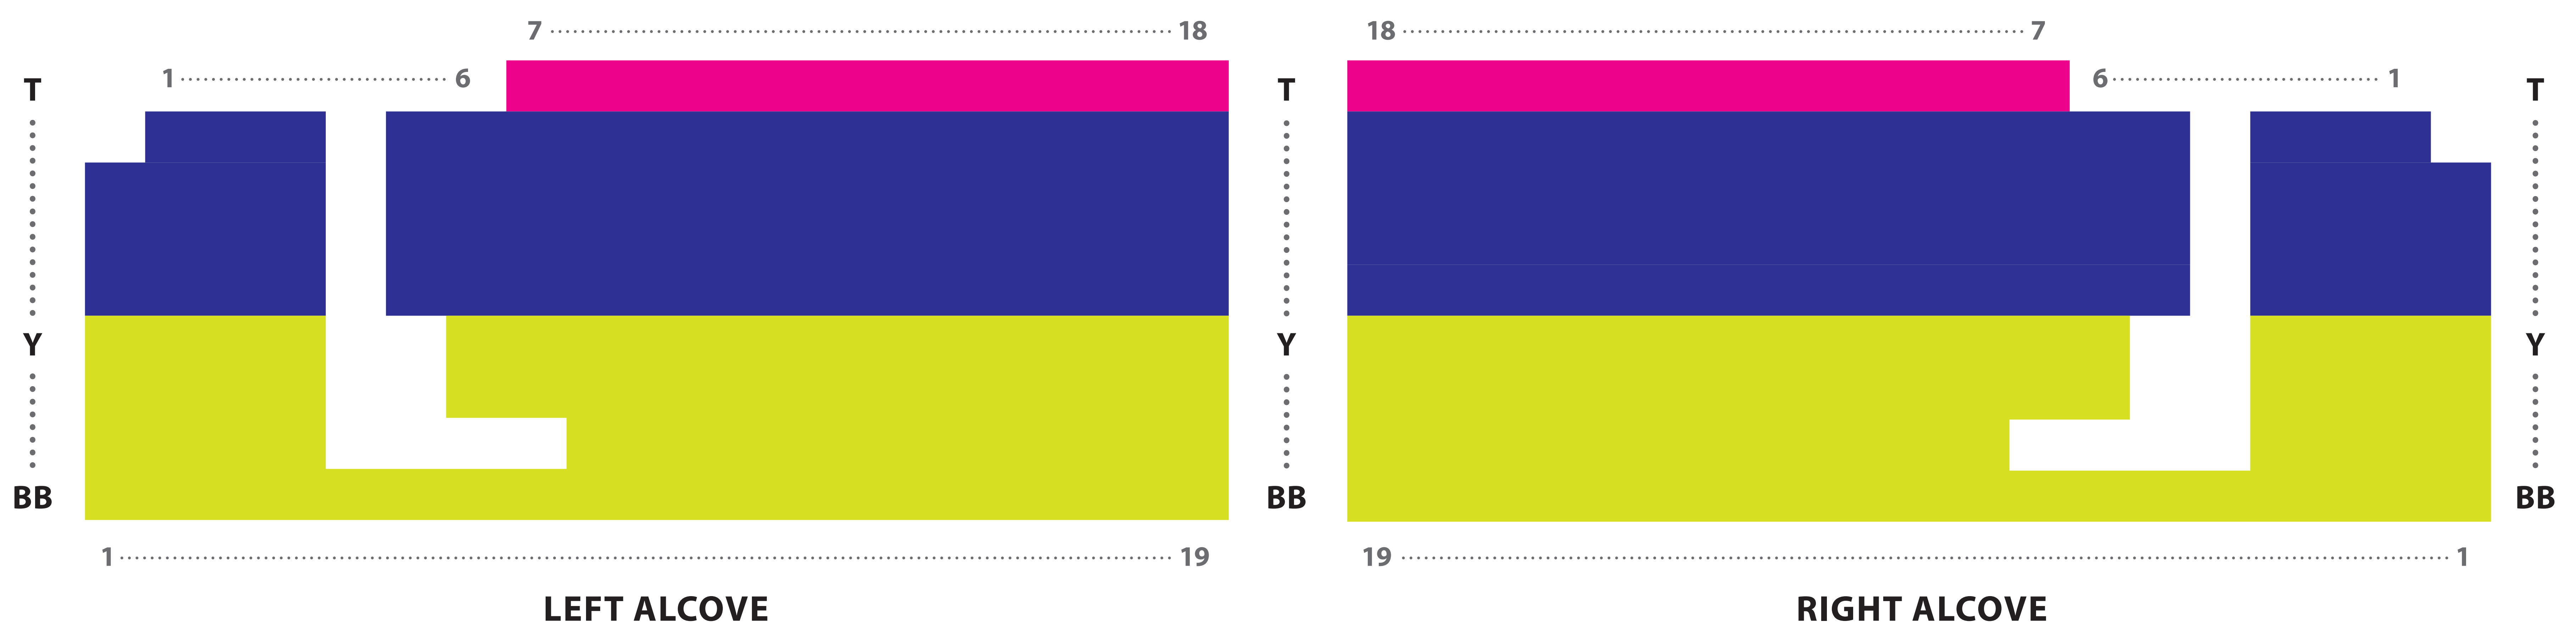

ROBERT E. LEE AUDITORIUM SEATING CHART

STAGE

● PREMIUM
 ● A PRICE
 ● B PRICE
 ● C PRICE
 ● D PRICE